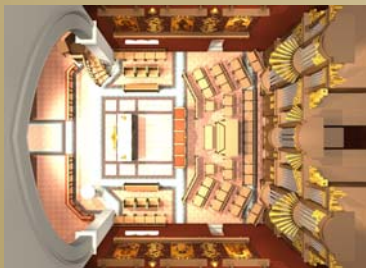

TERRY BYRD EASON DESIGN

LITURGICAL DESIGN CONSULTATION MASTER PLANNING

P. O. Box 1 4 9
Chapel Hill, NC 27514
Phone: (919) 968-0445

www.terrybyrdeasondesign.com

Christ Episcopal Church

Bradenton, Florida

Completed 2007

The interior of this 1950s era church was totally renovated to bring all systems up to date, improve the acoustics of the space, provide a new pipe organ and provide a dignified and flexible chancel and choir. The side aisles are also being added to provide additional seating as well as additional space for processions. We designed all the furnishings as well as the organ case in a Spanish style influenced by the traditions of gulf coast Florida architecture. The woodwork is Mahogany with gold leaf accents. The chancel floor is a combination of colored marble, limestone and hand made terracotta tiles.

Plan

The drawings shown here are some of the computer renderings prepared by our office to show the Client what the overall effect of the renovation would be when completed.

(Architect: Jerry N. Zoller, Bradenton, Florida)